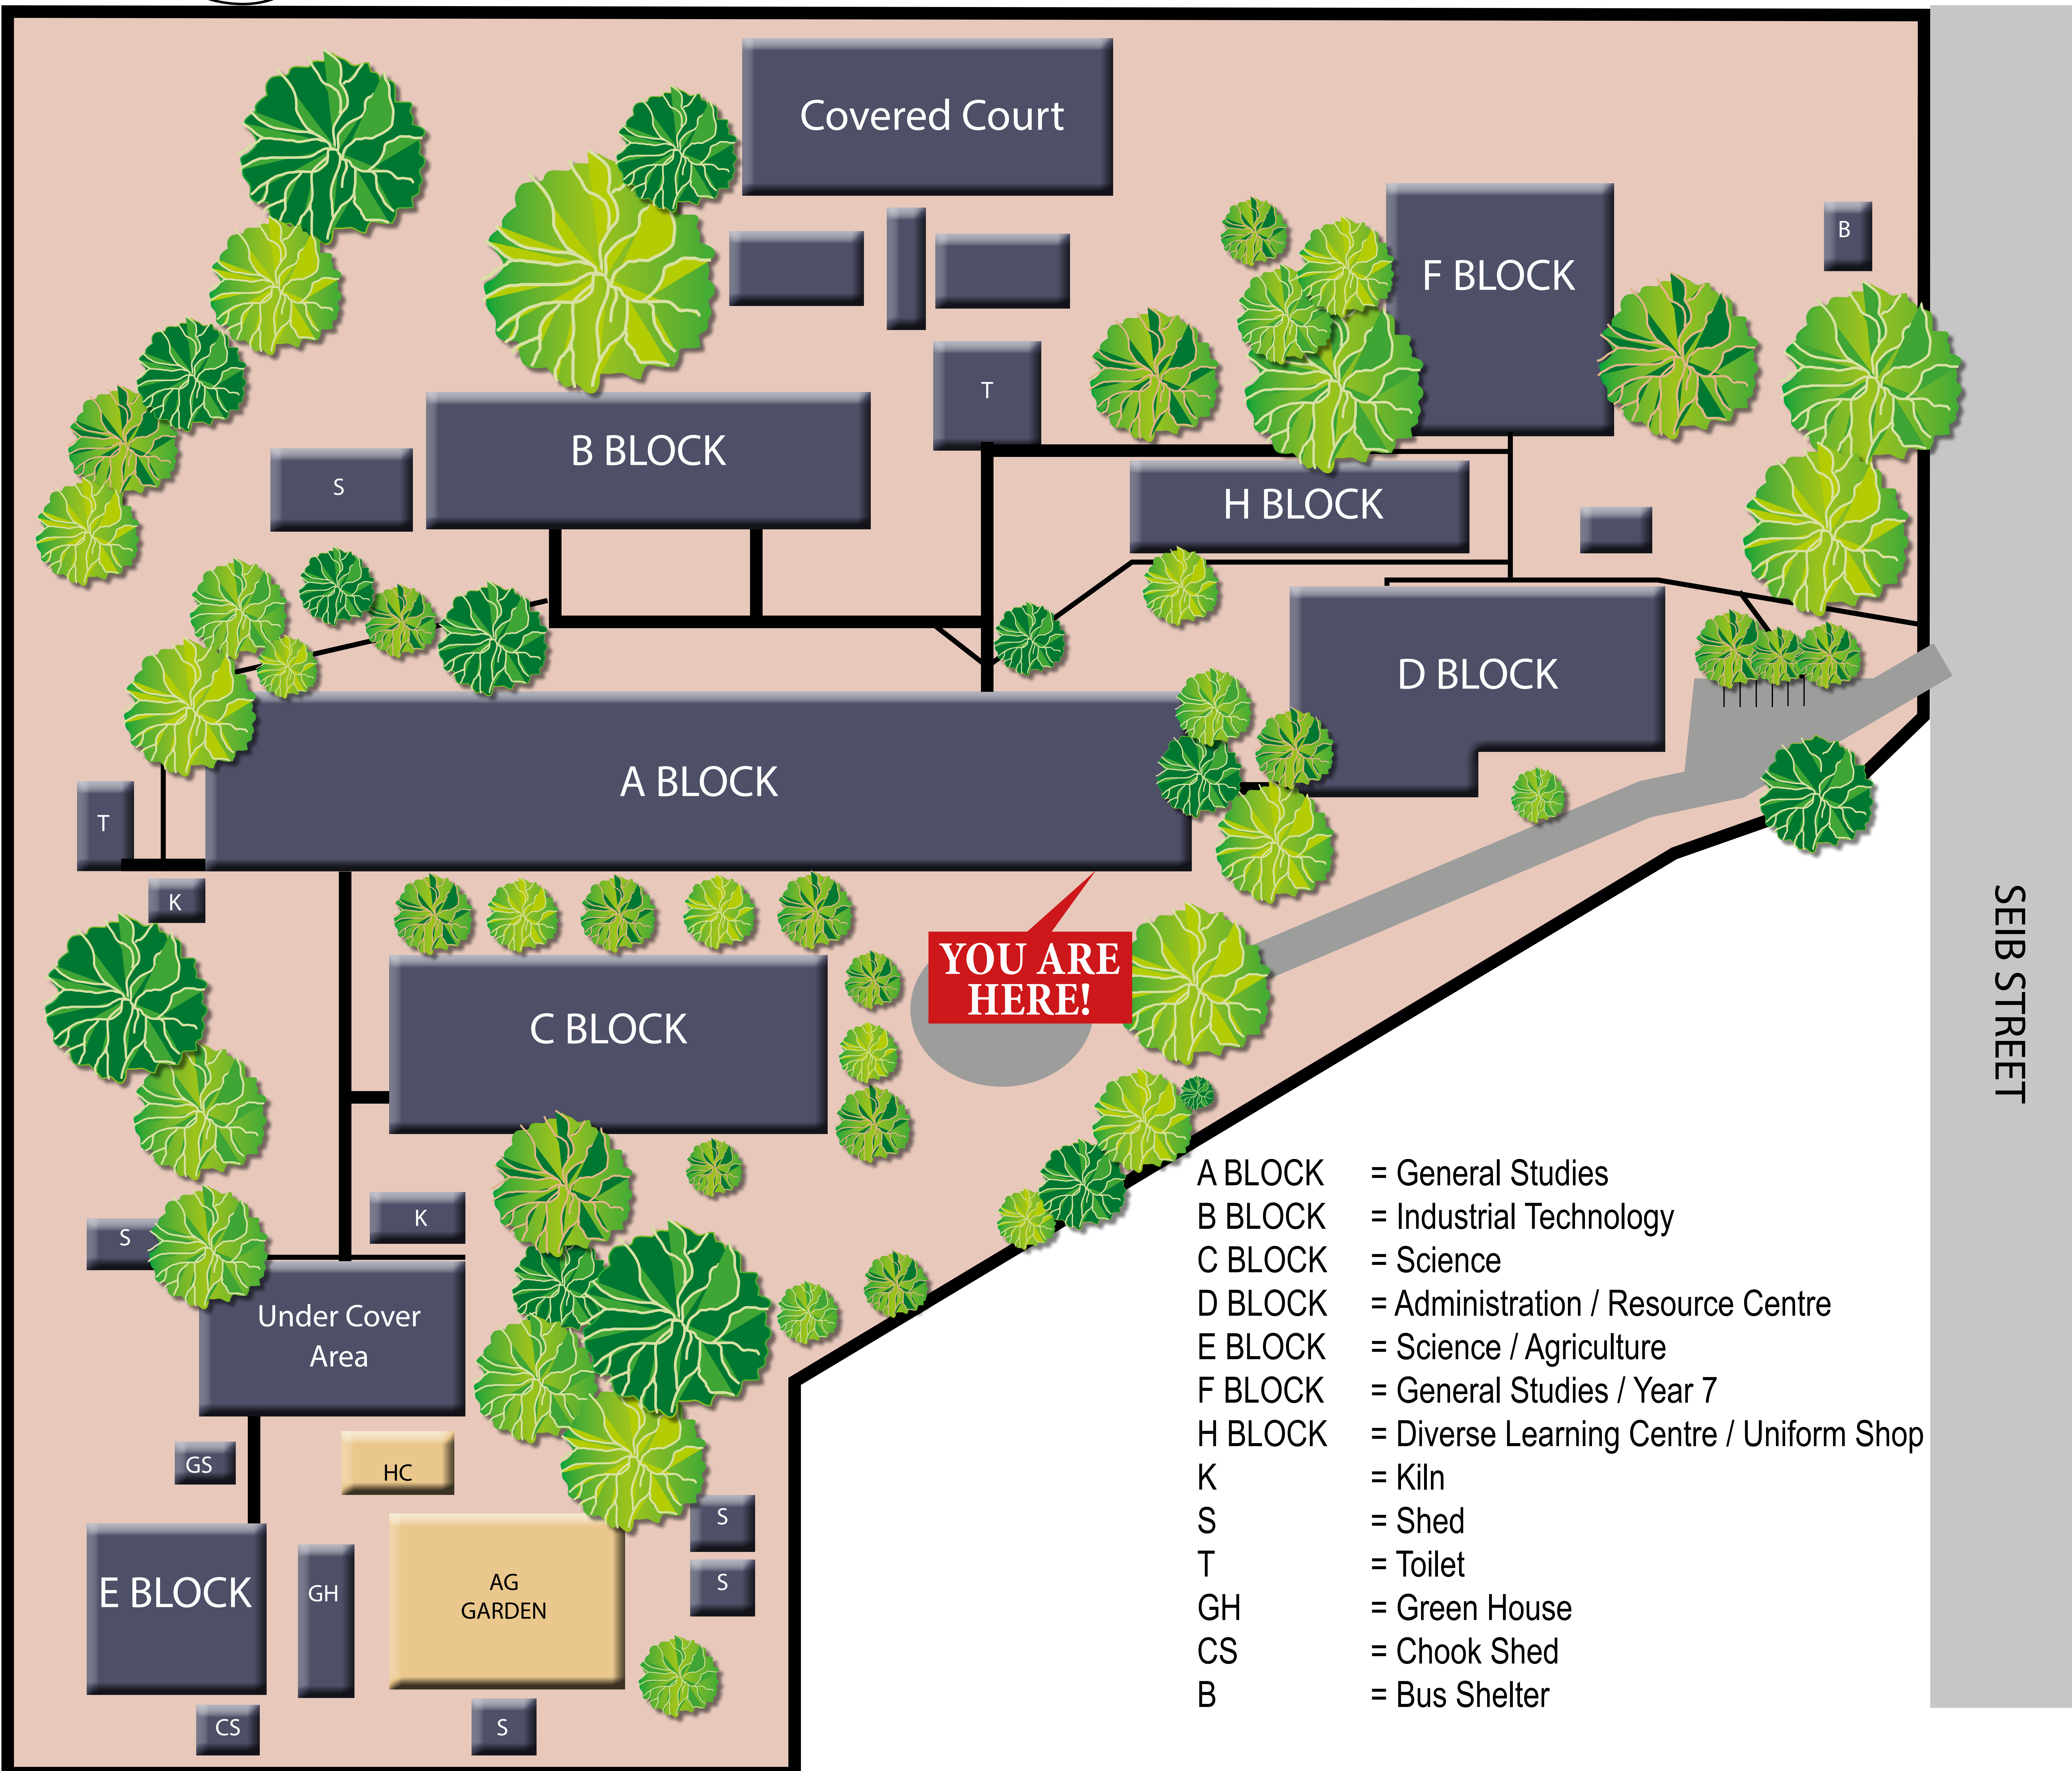

Kilcoy State High School

YOU ARE HERE!

- A BLOCK = General Studies
- B BLOCK = Industrial Technology
- C BLOCK = Science
- D BLOCK = Administration / Resource Centre
- E BLOCK = Science / Agriculture
- F BLOCK = General Studies / Year 7
- H BLOCK = Diverse Learning Centre / Uniform Shop
- K = Kiln
- S = Shed
- T = Toilet
- GH = Green House
- CS = Chook Shed
- B = Bus Shelter

SEIB STREET